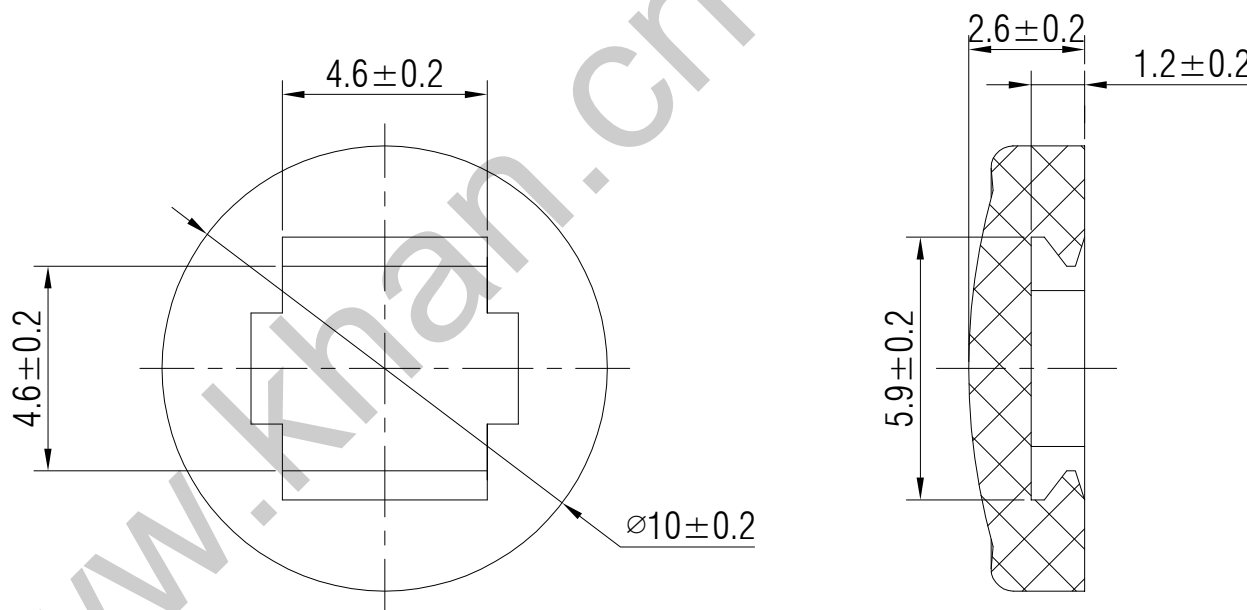

SWITCH CAP
P/N:SC801

Materials ABS

Color Gray

Packaging

Bulk Package

Inner Package: Plastic bag

Outer Package: Carton

WENZHOU KHAN ELECTRONIC

VERSION		PROJECTION	DESIGNED	Wei Lin
KH14FE22E			CHECKED	ZhongJu Peng
SCALE	SIZE	 Dimensions are shown:mm(inches)	APPROVED	Johan Xu
5:1	A4		2022.05.11	